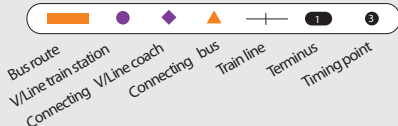

For public transport information call 136 196/(TTY) 9619 2727 or visit viclink.com.au

MAP NOT TO SCALE