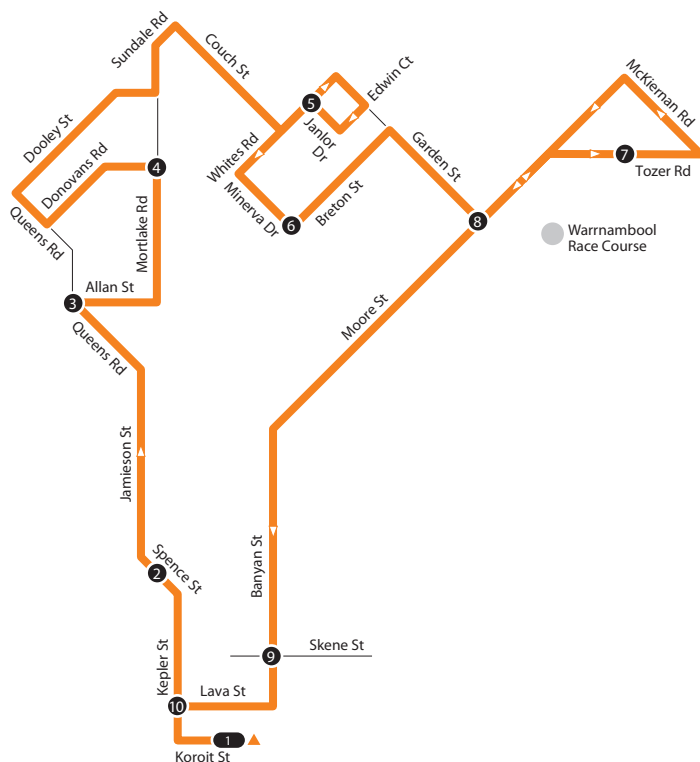

Description of route

Route 2 – Brierly

Departs from Koroit St bus interchange (south side) and runs via Kepler St, Spence St, Jamieson St, Queens Rd, Allan St, Mortlake Rd, Donovan's Rd, Queens Rd, Dooley St, Mortlake Rd (service road), Sundale Rd, Couch St, Whites Rd, Garden St, Edwin Ct, Janlor Dr, Whites Rd, Minerva Dr, Breton St, Garden St, Moore St, Tozer Rd, McKiernan Rd, Moore St, Banyan St, Lava St, Kepler St and Koroit St to Koroit St bus interchange.

Customers please note

- From time to time, bus schedules may change or be delayed without notice due to unforeseen circumstances.

Timing points

1. Koroit St bus interchange – Koroit St (south side)
2. KFC Carpark – Spence St
3. Queens Rd and Allan St
4. Mortlake Rd and Sundale Rd
5. Janlor Dr and Whites Rd
6. Minerva Dr and Breton St
7. Tozer Rd
8. Moore St and Garden St
9. Banyan St and Skene St
10. Lava St and Kepler St

221210

NORTH

For public transport information call 136 196/(TTY) 9619 2727 or visit viclink.com.au

MAP NOT TO SCALE

Monday to Friday Route 2 – Brierly

	AM	AM	AM	PM	PM	PM	PM	PM	PM	PM					
Koroit St bus interchange	9.00	10.00	11.00	12.00	1.00	2.00	3.00	4.20	5.10	6.05					
KFC Carpark	9.02	10.02	11.02	12.02	1.02	2.02	3.02	4.22	5.12	6.07					
Queens Rd & Allan St	9.05	10.05	11.05	12.05	1.05	2.05	3.05	4.25	5.15	6.10					
Mortlake Rd & Sundale Rd	9.08	10.08	11.08	12.08	1.08	2.08	3.08	4.28	5.18	6.13					
Janlor Dr & Whites Rd	9.14	10.14	11.14	12.14	1.14	2.14	3.14	4.34	5.24	6.19					
Minerva Dr & Breton St	9.16	10.16	11.16	12.16	1.16	2.16	3.16	4.36	5.26	6.21					
Tozer Rd	9.18	10.18	11.18	12.18	1.18	2.18	3.18	4.38	5.28	6.23					
Moore St & Garden St	9.20	10.20	11.20	12.20	1.20	2.20	3.20	4.40	5.30	6.25					
Banyan St & Skene St	9.24	10.24	11.24	12.24	1.24	2.24	3.24	4.44	5.34	6.29					
Lava St & Kepler St	9.26	10.26	11.26	12.26	1.26	2.26	3.26	4.46	5.36	6.31					
Koroit St bus interchange	9.28	10.28	11.28	12.28	1.28	2.28	3.28	4.48	5.38	6.33					