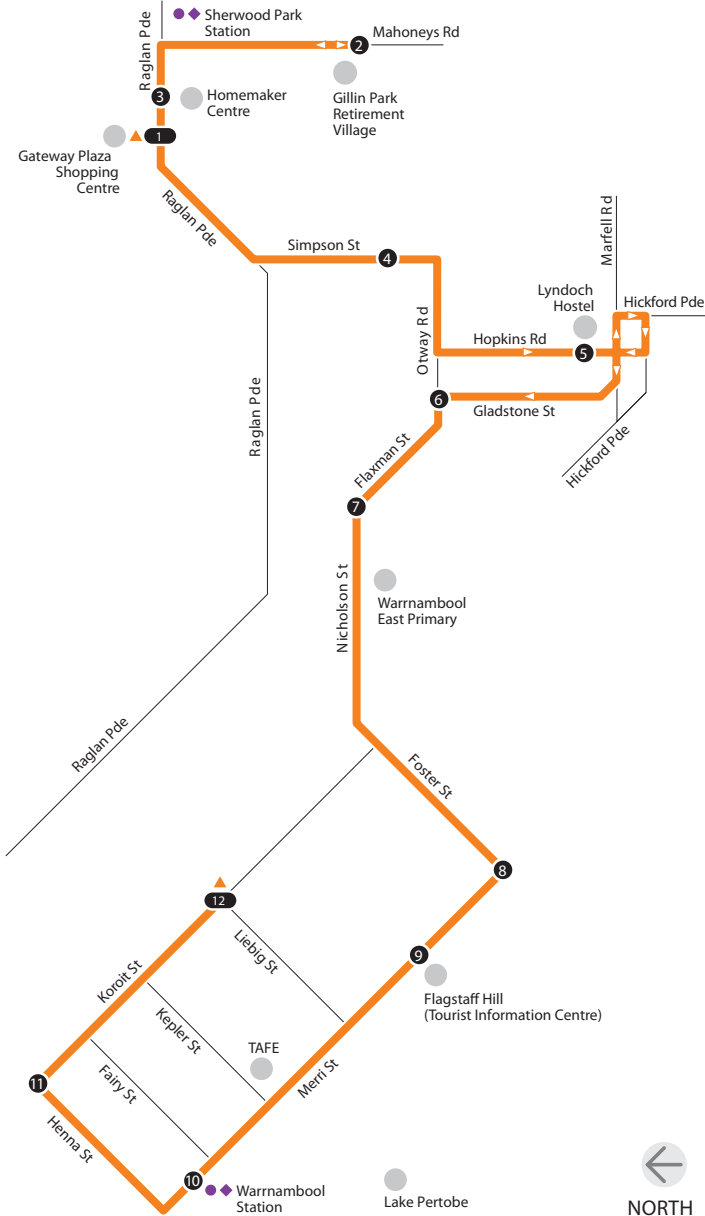

Flagstaff Hill

Route 8 via Warrnambool Station

Description of route

Route 8 – Flagstaff Hill

Departs from Gateway Plaza Shopping Centre and runs via Raglan Pde, Mahoneys Rd, Gillin Park Retirement Village, Mahoneys Rd, Homemaker Centre, Raglan Pde, Simpson St, Otway Rd, Hopkins Rd, Marfell Rd, Hickford Pde, Hopkins Rd, Marfell Rd, Gladstone St, Otway Rd, Flaxman St, Nicholson St, Foster St and Merri St to Flagstaff Hill (Tourist Information Centre). Then via Merri St to Warrnambool Station; then via Merri St, Henna St and Koroit St to Koroit St bus interchange.

Customers please note

- Times shown with 'H' travel to Gateway Plaza Shopping Centre from Homemaker Centre, and do not travel to Homemaker Centre/Gillin Park Retirement Village.
- From time to time, bus schedules may change or be delayed without notice due to unforeseen circumstances.

Timing points

1. Gateway Plaza Shopping Centre – Raglan Pde
2. Gillin Park Retirement Village – Mahoneys Rd
3. Homemaker Centre – Raglan Pde
4. Simpson St
5. Lyndoch Hostel – Hopkins Rd
6. Gladstone St and Otway Rd
7. Flaxman St and Nicholson St
8. Merri St and Foster St
9. Flagstaff Hill – Merri St
10. Warrnambool Station – Merri St
11. Henna St and Koroit St
12. Koroit St bus interchange