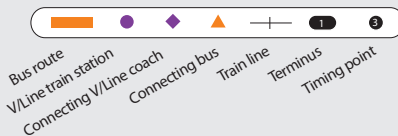

For public transport information call 136 196/(TTY) 9619 2727 or visit viclink.com.au

MAP NOT TO SCALE