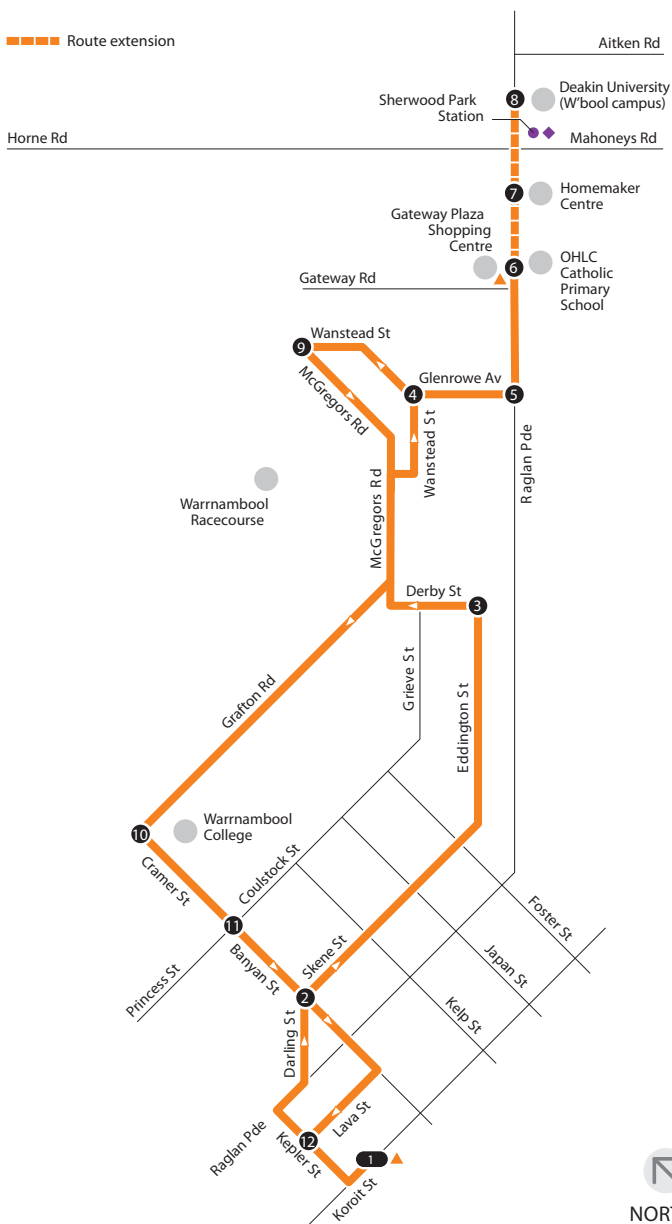

Gateway Plaza Shopping Centre

Route 5 via McGregors Rd

- Bus route
- V/Line train station
- Connecting V/Line coach
- Connecting bus
- Train line
- Terminus
- Timing point

For public transport information
call 136 196/(TTY) 9619 2727
or visit viclink.com.au

MAP NOT TO SCALE

Description of route

Route 5 – Gateway Plaza Shopping Centre

Weekdays

Departs from Koroit St bus interchange (south side) and runs via Kepler St, Raglan Pde, Darling St, Skene St, Eddington St, Derby St, McGregors Rd, Wanstead St (west end), Glenrowe Av, Raglan Pde, Gateway Plaza Shopping Centre, Raglan Pde, Glenrowe Av, Wanstead St, McGregors Rd, Grafton Rd, Cramer St, Banyan St, Lava St, Kepler St and Koroit St to Koroit St bus interchange.

Friday night/weekend (combined Gateway Plaza/Deakin)

Departs from Koroit St bus interchange (south side) and runs via Kepler St, Raglan Pde, Darling St, Skene St, Eddington St, Derby St, McGregors Rd, Wanstead St (west end) Glenrowe Av, Raglan Pde, Gateway Plaza Shopping Centre, Raglan Pde, Deakin University, Raglan Pde, Glenrowe Av, Wanstead St, McGregors Rd, Grafton Rd, Cramer St, Banyan St, Lava St, Kepler St and Koroit St to Koroit St bus interchange.

Customers please note

- Times shown with 'G' travel to Gateway Plaza Shopping Centre only and do not service Deakin University or Homemaker Centre.
- From time to time, bus schedules may change or be delayed without notice due to unforeseen circumstances.

Timing points

1. Koroit St bus interchange – Koroit St (south side)
2. Darling St and Skene St
3. Eddington St and Derby St
4. Wanstead St (west end) – corner Glenrowe Av
5. Glenrowe Av – corner Raglan Pde
6. Gateway Plaza Shopping Centre – Raglan Pde
7. Homemaker Centre – Raglan Pde
8. Deakin University – Princes Hwy
9. Wanstead St (east end) – corner McGregors Rd
10. Grafton Rd and Cramer St
11. Cramer St and Banyan St
12. Lava St and Kepler St