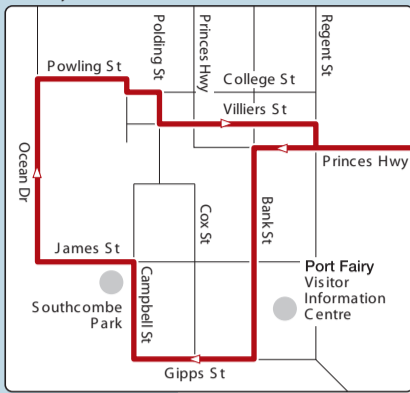

Port Fairy inset

See Port Fairy inset

Routes

- 1 West
- 2 Brierly
- 3 North West
- 4 North
- 5 Gateway Plaza SC
- 6 South & Merrivale
- 7 East
- 8 Flagstaff Hill
- 9 Deakin & Allansford
- 10 Port Fairy

See Warrnambool city centre map

Allansford inset

Information

- V/L line train station
- V/L line coach stop
- Connecting bus
- Train line

For information about bus routes and timetables call  
136 196 / (TTY) 9619 2727  
or visit [viclink.com.au](http://viclink.com.au)