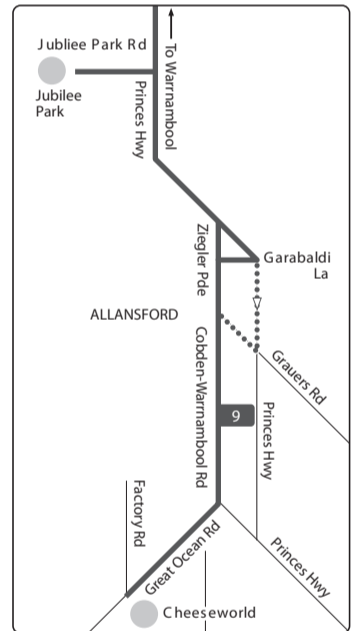

Port Fairy inset

See Port Fairy inset

Routes

- 1 West
- 2 Brierly
- 3 North West
- 4 North
- 5 Gateway Plaza SC
- 6 South & Merrivale
- 7 East
- 8 Flagstaff Hill
- 9 Deakin & Allansford
- 10 Port Fairy

See Warrnambool city centre map

Allansford inset

Information

- V/L line train station
- V/L line coach stop
- Connecting bus
- Train line

For information about bus routes and timetables call  
136 196 / (TTY) 9619 2727  
or visit [viclink.com.au](http://viclink.com.au)