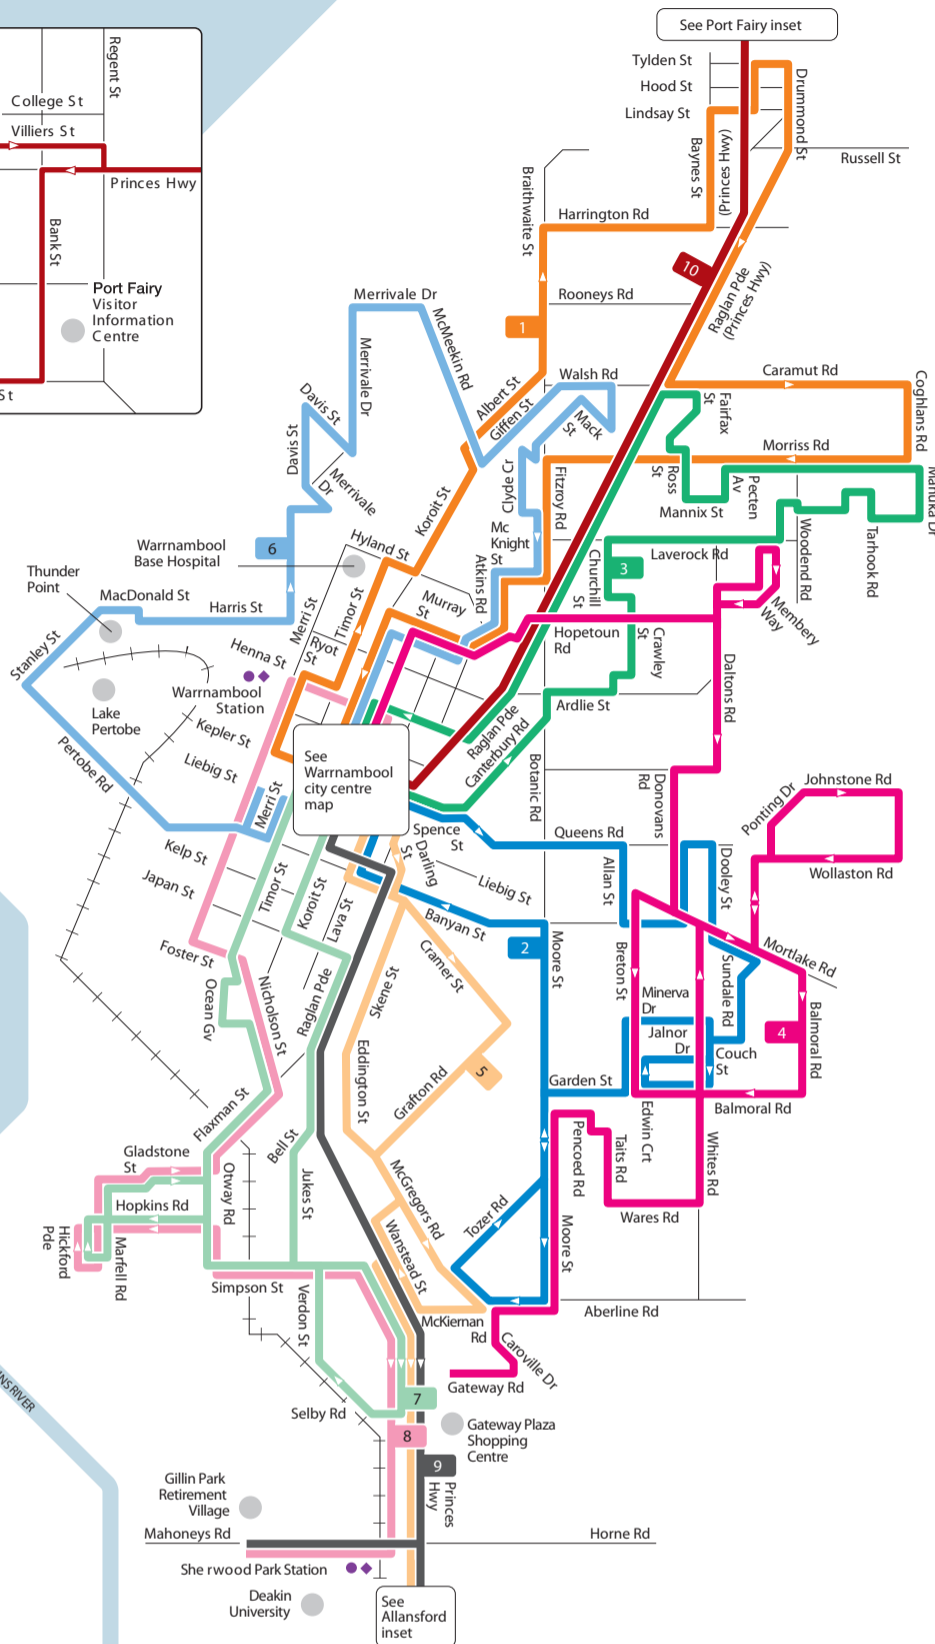

Port Fairy inset

See Port Fairy inset

Routes

- 1 West
- 2 Brierly
- 3 North West
- 4 North
- 5 Gateway Plaza SC
- 6 South & Merrivale
- 7 East
- 8 Flagstaff Hill
- 9 Deakin & Allansford
- 10 Port Fairy

See Warrnambool city centre map

Allansford inset

Information

- V/L line train station
- V/L line coach stop
- Connecting bus
- Train line

For information about bus routes and timetables call  
136 196 / (TTY) 9619 2727  
or visit [viclink.com.au](http://viclink.com.au)

MAP NOT TO SCALE  
Effective February 2011