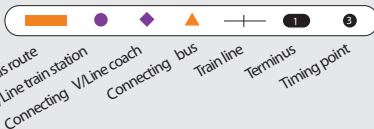

For public transport information call 136 196/(TTY) 9619 2727 or visit viclink.com.au

MAP NOT TO SCALE