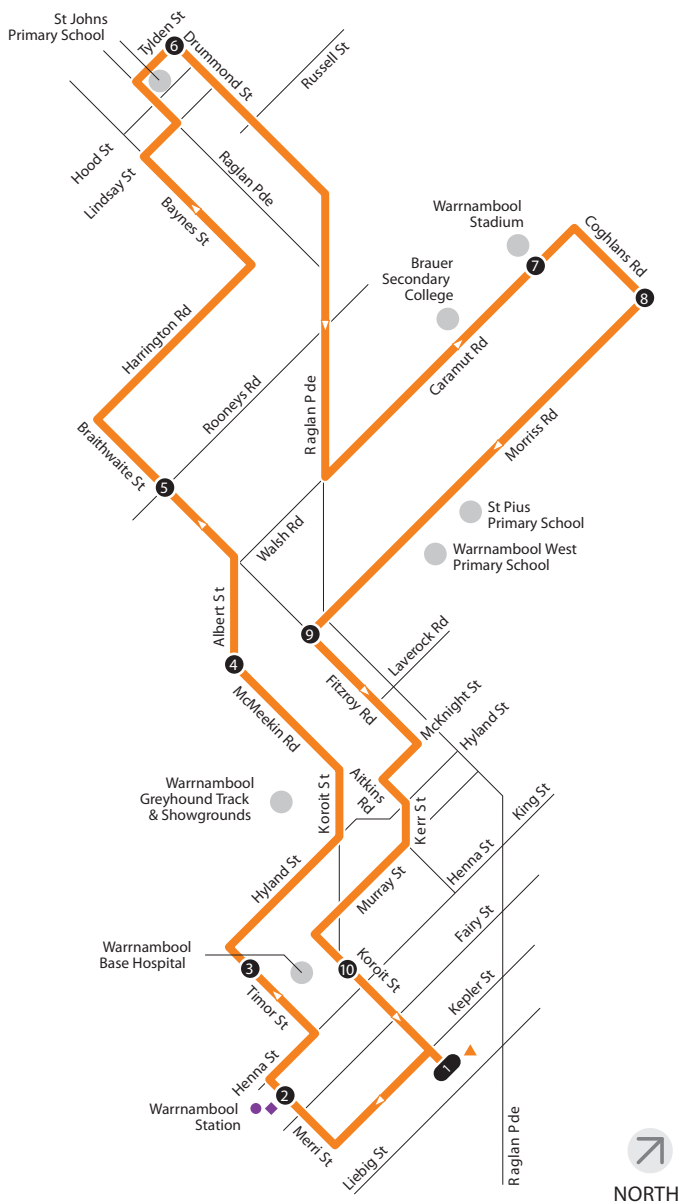

## Description of route

## Route 1 – West

Departs from Koroit St bus interchange (south side) and runs via Kepler St, Merri St to Warrnambool Station; then via Merri St, Henna St, Timor St, Hyland St, Koroit St, McMeekin Rd, Albert St, Braithwaite St, Harrington Rd, Baynes St, Lindsay St, Raglan Pde, Tylden St, Drummond St, Warrnambool Stadium, Coghlan's Rd, Caramut Rd, Morriss Rd, Fitzroy Rd, McKnight St and Aitkens Rd, Kerr St, Murray St, Koroit St to Koroit St bus interchange.

## Timing points

1. Koroit St bus interchange – Koroit St (south side)
2. Warrnambool Station – Merri St
3. Warrnambool Base Hospital – Timor St
4. McMeekin Rd and Albert St
5. Braithwaite St and Rooneys Rd
6. Dennington – corner Drummond St and Tylden St
7. Warrnambool Stadium – Caramut Rd
8. Morriss Rd and Coghlan's Rd
9. Fitzroy Rd and Morriss Rd
10. Warrnambool Base Hospital – Koroit St

## Monday to Friday Route 1 – West

	AM	AM	AM	PM	PM	PM	PM	PM	PM	PM	PM				
Koroit St bus interchange	9.00	10.00	11.00	12.00	1.00	2.00	3.00	3.45 B	—	5.10	6.05				
Warrnambool Station	9.02	10.02	11.02	12.02	1.02	2.02	3.02	3.47 B	—	5.12	6.07				
W'bool Base Hospital – Timor St	9.04	10.04	11.04	12.04	1.04	2.04	3.04	3.49 B	—	5.14	6.09				
McMeekin Rd & Albert St	9.06	10.06	11.06	12.06	1.06	2.06	3.06	3.51 B	—	5.16	6.11				
Braithwaite St & Rooneys Rd	9.08	10.08	11.08	12.08	1.08	2.08	3.08	3.53 B	—	5.18	6.13				
Dennington	9.13	10.13	11.13	12.13	1.13	2.13	3.13	4.08 B	4.45	5.23	6.18				
Warrnambool Stadium	9.17	10.17	11.17	12.17	1.17	2.17	3.17	4.12	4.49	5.27	6.22				
Morriss Rd & Coghlan Rd	9.18	10.18	11.18	12.18	1.18	2.18	3.18	4.13	4.50	5.28	6.23				
Fitzroy Rd & Morriss Rd	9.20	10.20	11.20	12.20	1.20	2.20	3.20	4.15	4.52	5.30	6.25				
W'bool Base Hospital – Koroit St	9.22	10.22	11.22	12.22	1.22	2.22	3.22	4.17	4.54	5.32	6.27				
Koroit St bus interchange	9.25	10.25	11.25	12.25	1.25	2.25	3.25	4.20	4.57	5.35 R	6.30				