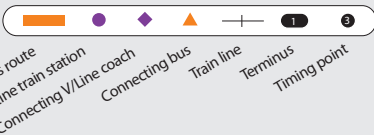

Route 1 via Warrnambool Base Hospital

Description of route

Route 1 – West

Departs from Koroit St bus interchange (south side) and runs via Kepler St, Merri St to Warrnambool Station; then via Merri St, Henna St, Timor St, Hyland St, Koroit St, McMeekin Rd, Albert St, Braithwaite St, Harrington Rd, Baynes St, Lindsay St, Raglan Pde, Tylden St, Drummond St, Warrnambool Stadium, Coghlan's Rd, Caramut Rd, Morriss Rd, Fitzroy Rd, McKnight St and Aitkens Rd, Kerr St, Murray St, Koroit St to Koroit St bus interchange.

Customers please note

- Times shown with 'B' operate via Brauer College during school term (3.45pm service only).
- Times shown with 'R' return via Warrnambool Station.
- From time to time, bus schedules may change or be delayed without notice due to unforeseen circumstances.

Timing points

1. Koroit St bus interchange – Koroit St (south side)
2. Warrnambool Station – Merri St
3. Warrnambool Base Hospital – Timor St
4. McMeekin Rd and Albert St
5. Braithwaite St and Rooneys Rd
6. Dennington – corner Drummond St and Tylden St
7. Warrnambool Stadium – Caramut Rd
8. Morriss Rd and Coghlan's Rd
9. Fitzroy Rd and Morriss Rd
10. Warrnambool Base Hospital – Koroit St

For public transport information
call 136 196/(TTY) 9619 2727
or visit viclink.com.au

MAP NOT TO SCALE